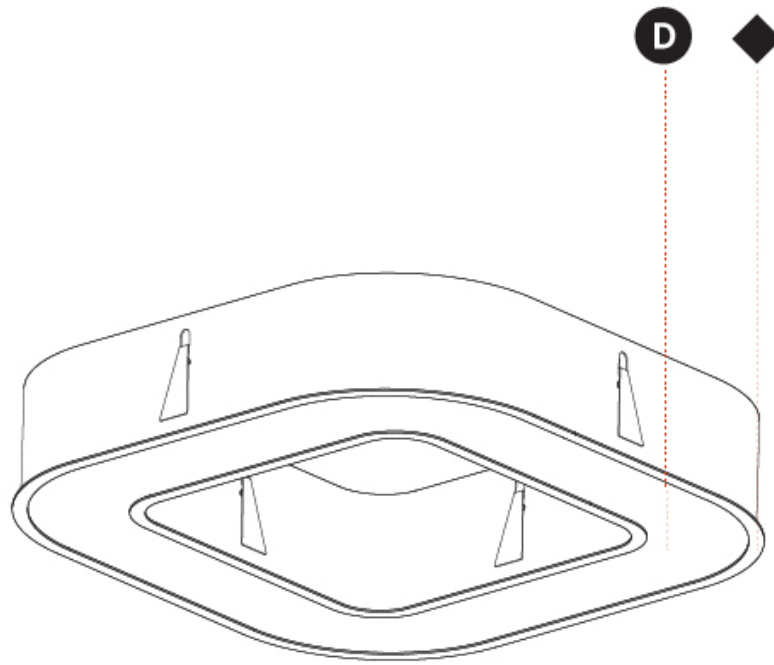

GLORIOUS QUANTUM RECESSED

A37561-

PROJECT	_____
TYPE	_____
SPECIFIER	_____
QUANTITY	_____
DATE	_____

A